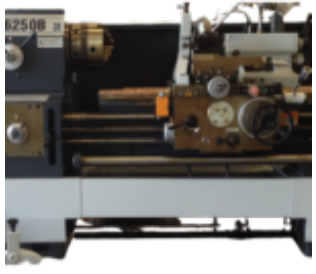

06.WELDING MACHINES + LATHES

CENTRE LATHE CS6250B/1000

SKU: LATHE 1.0
Price: R322 000,00
Stock:1 in stock